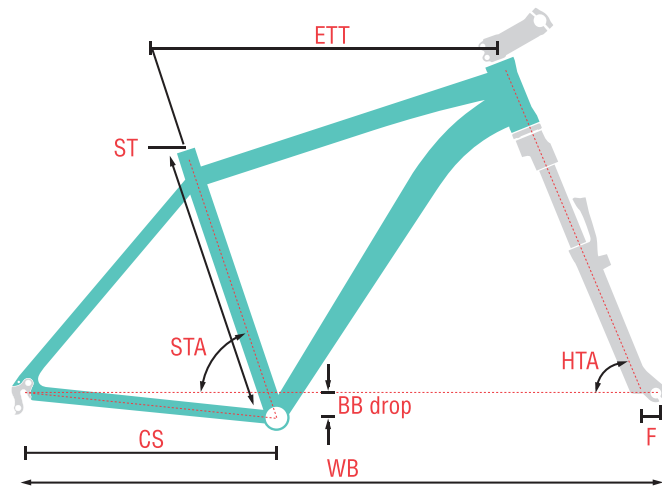

Геометрия рам велосипедов STARK

- **ST** длина подседельной трубы
- **ETT** эффективная длина верхней трубы
- **CS** длина перьев
- **WB** длина базы
- **STA** угол наклона подседельной трубы
- **HTA** угол наклона рулевой трубы
- **BB drop** занижение каретки

	CHASER/TEMPER/ROUTER/TACTIC/HOLIDAY				INDY/DISC					INDY FS/DISC		INDY LADY/DISC		
	16"	18"	20"	22"	14,5"	16"	18"	20"	22"	17"	19"	14,5"	16"	18"
ST	406	457	508	558	368	406	457	508	558	432	483	368	406	457
ETT	565	578	595	610	558	565	572	578	585	567	580	542	566	572
TT	545	555	575	595	540	542	550	560	573	545	555	555	565	570
HT	120	120	120	130	115	115	115	130	130	120	120	115	115	115
CS	425	425	425	425	430	430	430	430	430	430	430	430	430	430
WB	1051	1065	1082	1097	1038	1045	1052	1059	1066	1050	1060	1036	1044	1052
STA	73	73	73	73	73	73	73	73	73	73	73	73	73	73
HTA	70	70	70	70	71	71	71	71	71	71	71	71	71	71
BB drop	35	35	35	35	45	45	45	45	45	20	20	45	45	45

	OUTPOST/RESPECT				LUNA/KARMA		ANTARES/DISC/IBIZA				TEASER 120 650B		TEASER 140 650B	
	16"	18"	20"	20"	16"	18"	14,5"	16"	18"	20"	18"	20"	18"	20"
ST	406	457	508	508	406	457	369	406	457	508	457	508	457	508
ETT	555	562	570	570	540	550	544	545	565	583	590	615	590	615
TT	535	540	550	550	558	564	551	540	548	565				
HT	120	120	120	120	120	120	120	120	120	120	115	125	115	125
CS	430	430	430	430	430	430	425	425	425	425	444	444	444	444
WB	1046	1053	1061	1061	1032	1041	1022	1022	1042	1065	1134	1140	1134	1140
STA	73	73	73	73	73	73	73	73	73	73	73	73	72	72
HTA	70	70	70	70	70	70	70,5	70,5	70,5	70,5	69,5	69,5	68,5	68,5
BB drop	45	45	45	45	45	45	45	45	45	45	13	13	15	15

	SURFER COMP/RACE 650B				ARMER DISC/HD 29"			FUNRISER DISC/HD 29"			STINGER/DISC		VOXTER COMP/RACE 650B	
	16"	18"	20"	22"	16"	18"	20"	16"	18"	20"	18"	20"	17"	19"
ST	406	457	508	558	407	457	508	407	457	508	440	500	432	483
ETT	564	593	610	618	561	595	615	555	592	619	595	609	591	610
TT	550	570	585	595	555	575	590	555	576	596	567	577	570	585
HT	120	120	120	135	120	120	120	135	135	135	120	130	130	135
CS	425	425	425	425	440	440	440	445	445	445	454	454	435	435
WB	1039	1067	1085	1092	1054	1088	1109	1074	1111	1139	1087	1100	1095	1114
STA	73	73	73	73	73	73	73	73	73	73	71,5	71,5	73	73
HTA	70,5	70,5	70,5	70,5	70,5	70,5	70,5	70	70	70	71	71	70	71
BB drop	53	53	53	53	63,5	63,5	63,5	53	53	53	28	28	105	105

	FUNRISER DISC/HD 29"			Shooter 1		Shooter 2/3/4		CHASER LADY/TEMPER LADY/ROUTER LADY/DISC			Surf Marathon 650B		KRAFTER 29er	
	16"	18"	20"	14"	16"	14"	16"	14,5"	16"	18"	18"	20"	18"	20"
ST	407	457	508	350	400	350	400	369	406	457	457	508	457	508
ETT	555	592	619	566	580	577	590	550	565	579	600	617	600	620
TT	555	576	596	555	560	565	570	557	570	573	576	592	577	594
HT	135	135	135	115	115	115	115	120	120	120	120	130	120	130
CS	445	445	445	410	410	400	400	425	425	425	425	425	440	440
WB	1074	1111	1139	1066	1080	1062	1076	1036	1052	1065	1077	1095	1086	1106
STA	73	73	73	73	73	73	73	73	73	73	73	73	73	73
HTA	70	70	70	68,5	68,5	68,5	68,5	70	70	70	70,5	70,5	71	71
BB drop	53	53	53	25	25	20	20	35	35	35	53	53	63,5	63,5